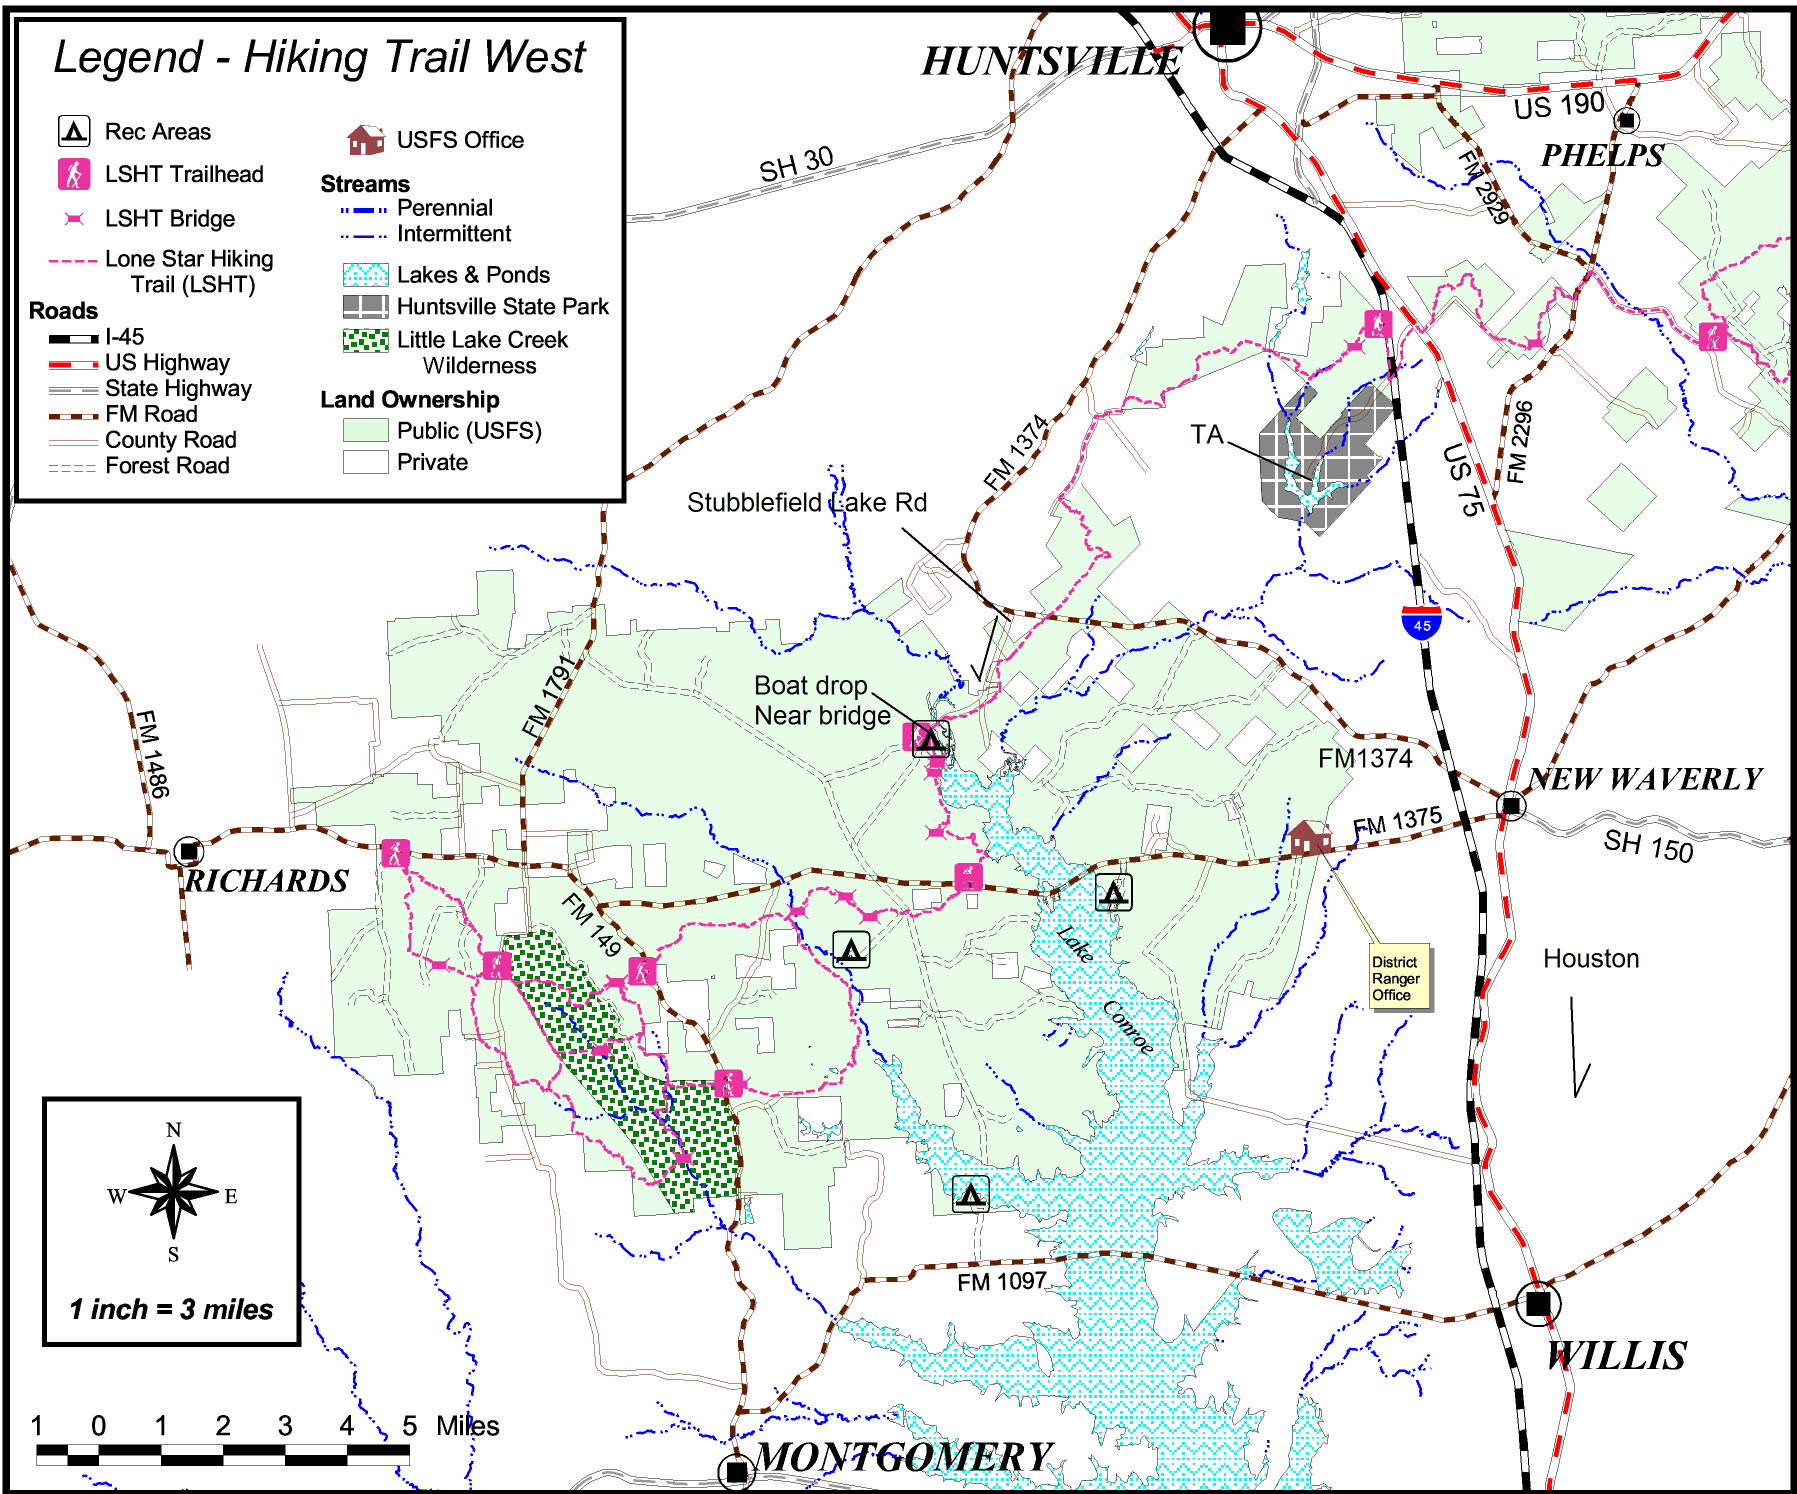

Legend - Hiking Trail West

- | | | | |
|--------------|-------------------------------|-----------------------|------------------------------|
| | Rec Areas | | USFS Office |
| | LSHT Trailhead | Streams | |
| | LSHT Bridge | | Perennial |
| | Lone Star Hiking Trail (LSHT) | | Intermittent |
| Roads | | | Lakes & Ponds |
| | I-45 | | Huntsville State Park |
| | US Highway | | Little Lake Creek Wilderness |
| | State Highway | Land Ownership | |
| | FM Road | | Public (USFS) |
| | County Road | | Private |
| | Forest Road | | |

N
 W E
 S

1 inch = 3 miles